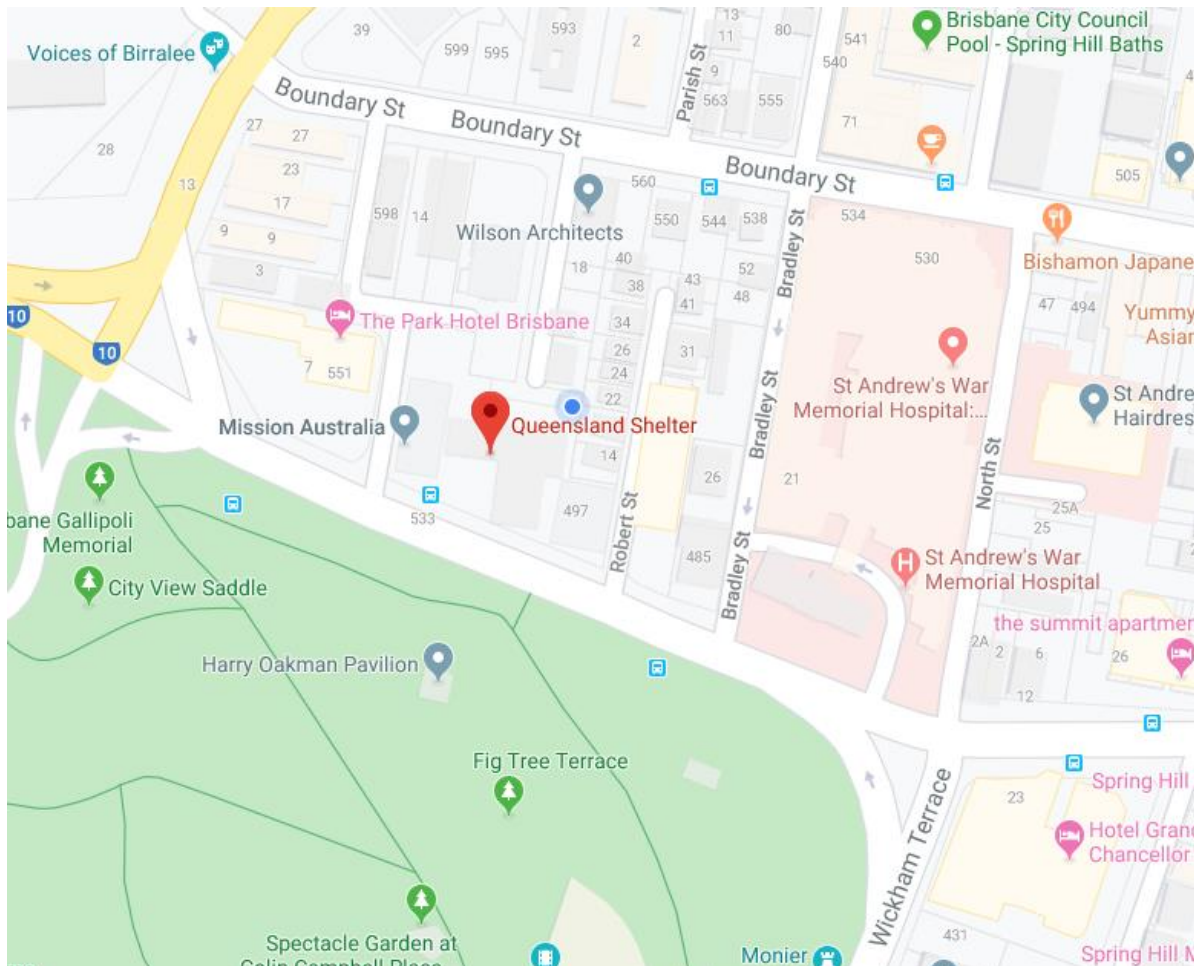

SHELTER
because housing matters

Directions to Q Shelter

515 Wickham Terrace Spring Hill Phone 07 3831 5900

SHELTER
because housing matters

Parking

Please note there is no parking available on the Q Shelter premises. Q Shelter clients can park for \$15 per day at The Park Hotel 551 Wickham Terrace, Spring Hill.

There is limited metred parking spaces on Boundary Road and Wickham Terrace (time limits apply and the areas become a clear zone from 4.00pm).

Public Transport Options

There is a free bus service from the CBD to Spring Hill (route 30 "Spring Hill Loop") which stops at the front of Roma House on Wickham Terrace (stop 174 Albert Park)

You can refer to this link

<https://translink.com.au/sites/default/files/assets/timetables/170109-30.pdf>

If the train is a better option for you it is a short 10 minute walk from Roma Street Station. Here is a walking map.