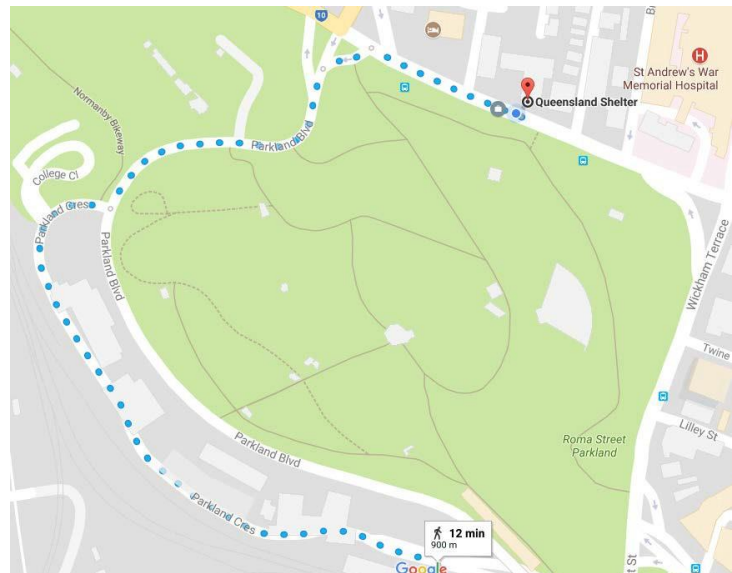

There is limited metred parking spaces on Boundary Road and Wickham Terrace (time limits apply and the areas become a clear zone from 4.00pm).

Public Transport Options

There is a free bus service from the CBD to Spring Hill (route 30 "Spring Hill Loop") which stops at the front of Roma House on Wickham Terrace (stop 174 Albert Park)

You can refer to this link

<https://translink.com.au/sites/default/files/assets/timetables/170109-30.pdf>

If the train is a better option for you it is a short 10 minute walk from Roma Street Station. Here is a walking map.